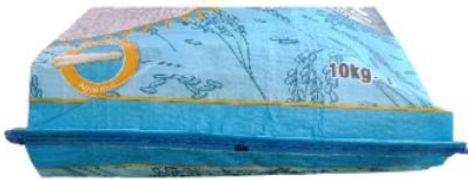

Down Side

Bopp 5kg Bag

Handle

Back Side

Side Window

Down Side

Bopp 10kg Bag

Back Side

Side Window

Down Side

Handle

Non Woven Bag With Gazette

Back side

zip & handle

Down side

Gazette