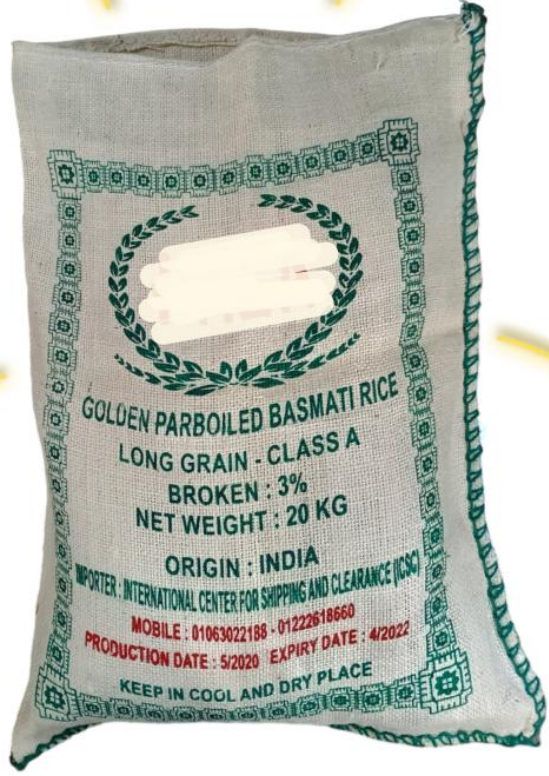

Side Angle

Down Side

Non Woven Bag 20, 25, 35kg

Upper Side

Back Side

Down Side

Corner Side

Jute 1kg, 5kg Bag

Side Angle

Back Side

Down Side

Handle

Jute 20kg Bag

Back Side

Side Stitches

Upper Side

Down Side

3D 1kg Bag

Side Window

Back Side

Zipper

Down Side

3D 5kg Bag

Back Side